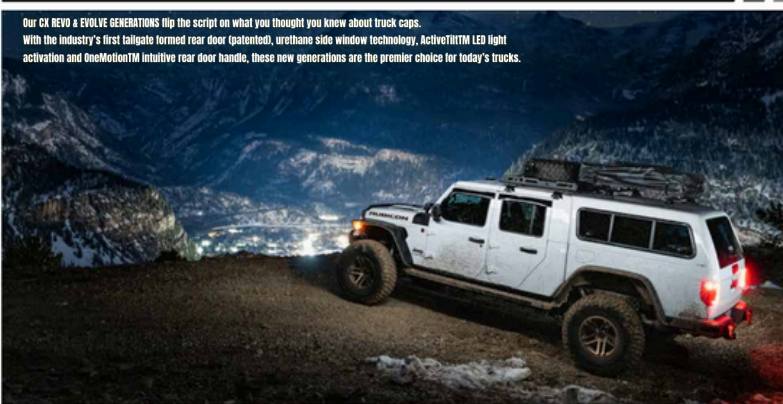

STANDARD FEATURES

- Paint-to-match
- Frameless tailgate formed rear door (PATENTED)
- Aluminum framed half slider side window
- Slam latch system
- OneMotion™ handle
- 12V LED dome light
- Dark gray headliner
- Limited lifetime warranty

OPTIONS

- Outdoorsman vented window
- Aluminum paneled window
- Glass window
- Keyless entry
- Pet screen

Protection on the Outside, Comfort on the Inside

V™ THE VALUE LEADER

- Paint-to-match
- Aluminum framed single T door
- Aluminum framed half slider windows
- Multiple side window options
- Limited lifetime warranty